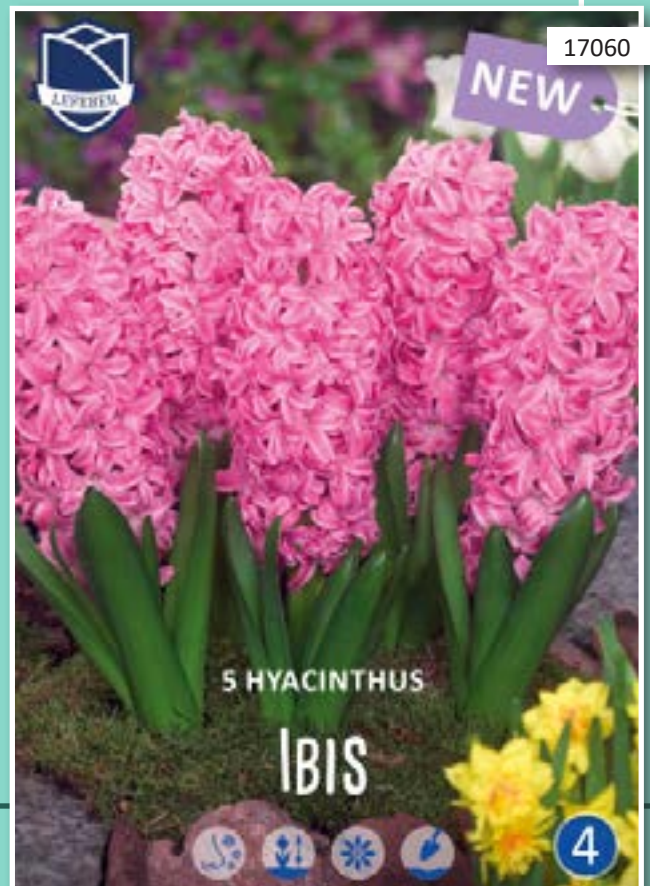

PRE PACKS

POT HYACINTHS 'INDOOR' &
ORDINARY HYACINTHS

PRE PACKS

SINGLE EARLY & TRIUMPH TULIPS

PRE PACKS

SINGLE EARLY & TRIUMPH & CROWN TULIPS

PRE PACKS

DOUBLE EARLY & CRISPA TULIPS