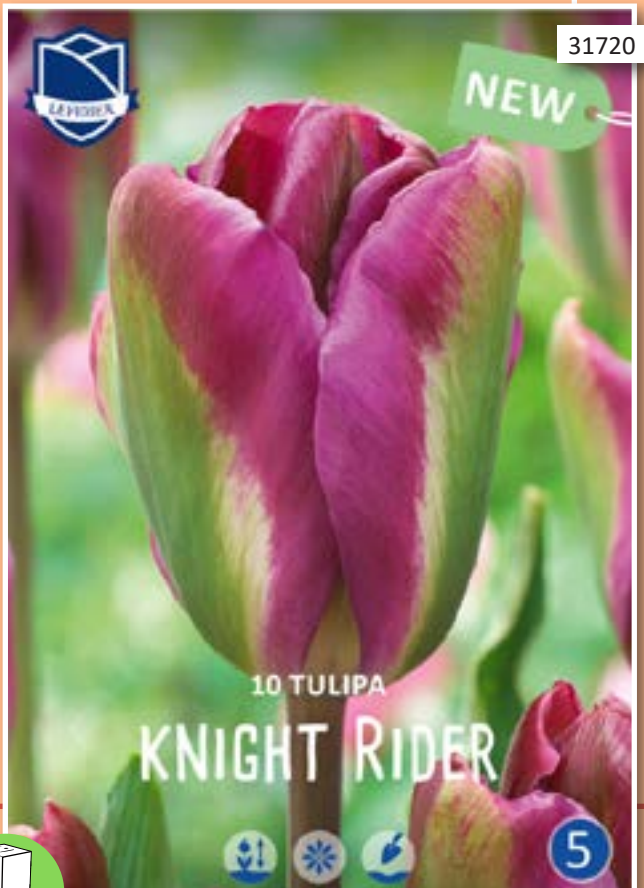

33320

34220

24220

31720

PRE PACKS

SINGLE LATE & MULTI & PEONY FLOWERING TULIPS

PRE PACKS

PEONY FLOWERING TULIPS