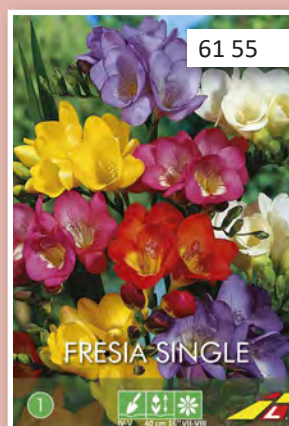

BUDGET PACKS