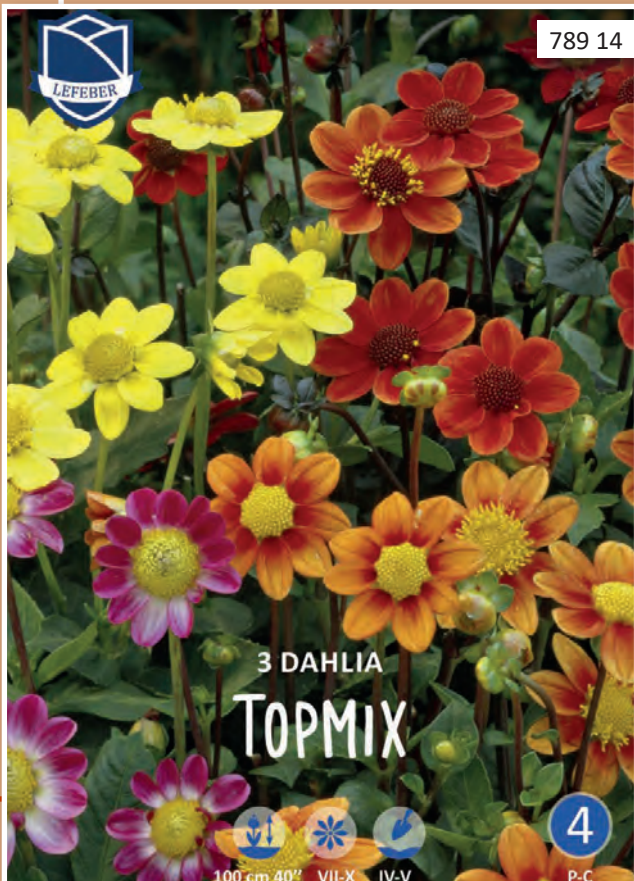

ECONOMY PACKS

GLADIOLI & DAHLIA