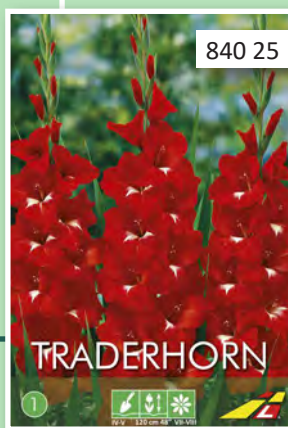

BUDGET PACKS

GLADIOLI 12/+

www.jwalefeber.nl