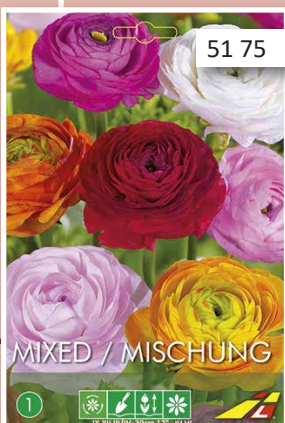

BUDGET PACKS