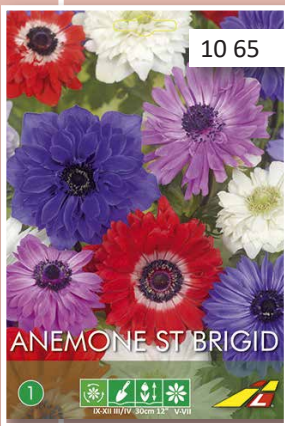

BUDGET PACKS