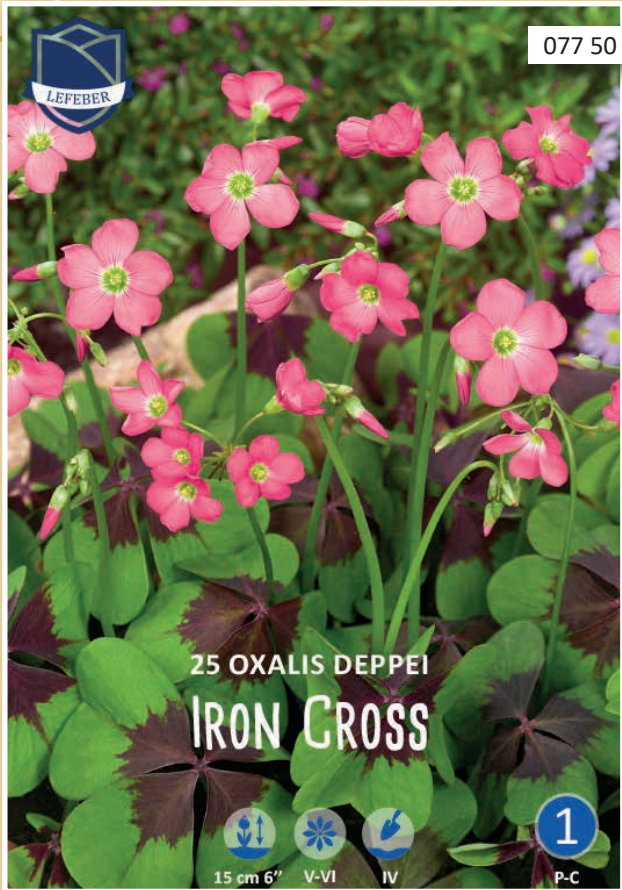

PRE PACKS

VARIOUS / PERENNIALS