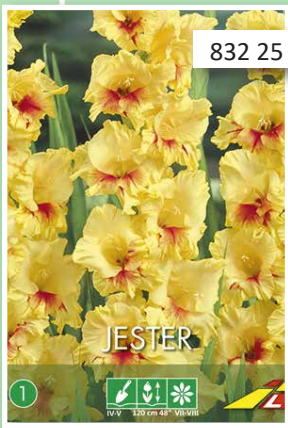

BUDGET PACKS

GLADIOLI 12/+

www.jwalefeber.nl