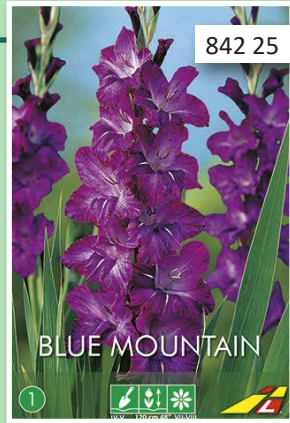

BUDGET PACKS

GLADIOLI 12/+

www.jwalefeber.nl