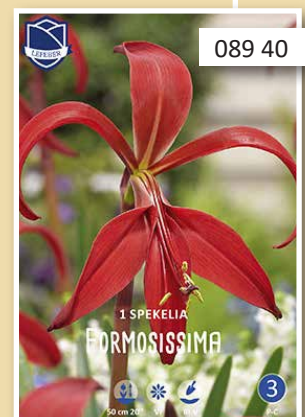

PRE PACKS

VARIOUS / PERENNIALS